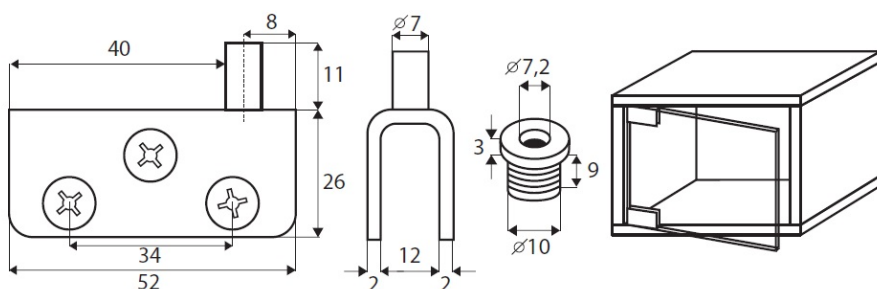

PRODUCT SHEET

Description:

Glass Pivot Hinge "M", 52x26x2mm, 8mm Glass, SS-304 Polished, W/ø10x9mm Brass Bushing & Screws W/Soft Tip, All SS-look

Item number:

15.06.062-0

Units	Box	Carton	HS Code	Barcode
Pair	10	100	8302100090	
				5704866054010