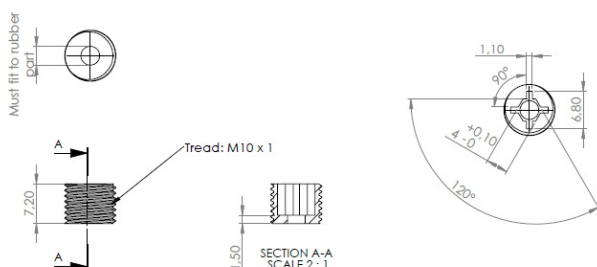

PRODUCT SHEET

Description:

Glass Pivot Hinge "M", 52x26x2mm, 8mm Glass, SS-304 Polished, W/ø10x9mm Brass Bushing & Screws W/Soft Tip, All SS-look

Item number:

15.06.062-0

Units	Box	Carton	HS Code	Barcode
Pair	10	100	8302100090	
				5704866054010